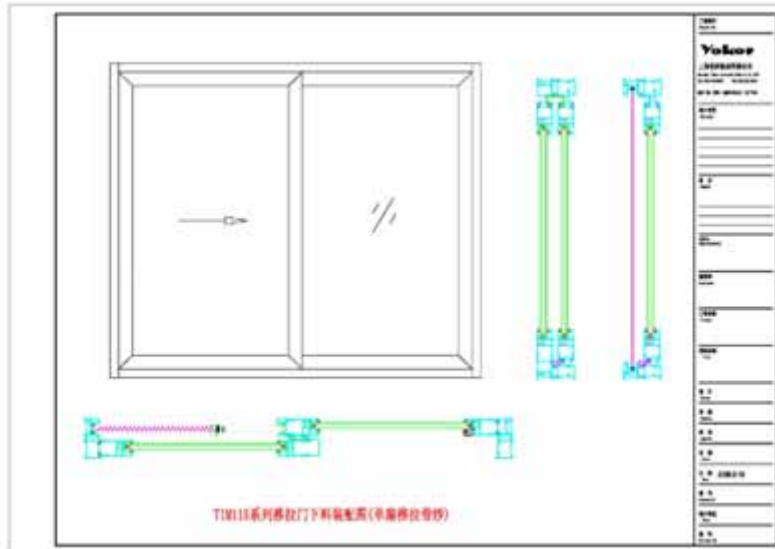

## **YK—LSD110A/B patio door**

1. YK—LSD110A/B patio door looks luxury and elegant.
2. With German or Italian imported hardware, the door is durable and strong.
3. The door can be opened a little by hanging for fresh air or sliding thoroughly for viewing the attractive outdoor scene.
4. Structural thickness: 110MM
5. YK—LSD110A/B patio door can be open easily, sliding without any noise.  
Max. load-bearing: 210KG
6. Energy saving value: 2.6W/M2.K
7. Folding flyscreen door or sliding screen door can be installed.
8. The max height and width of single panel is: 2400MM x 3500MM
9. Optional surface treatments: electrostatic powder coated, PVDF, anodized, timber grain.
10. Sound insulation: over 28 dB.
11. Glass thickness: usually from 5MM to 33MM